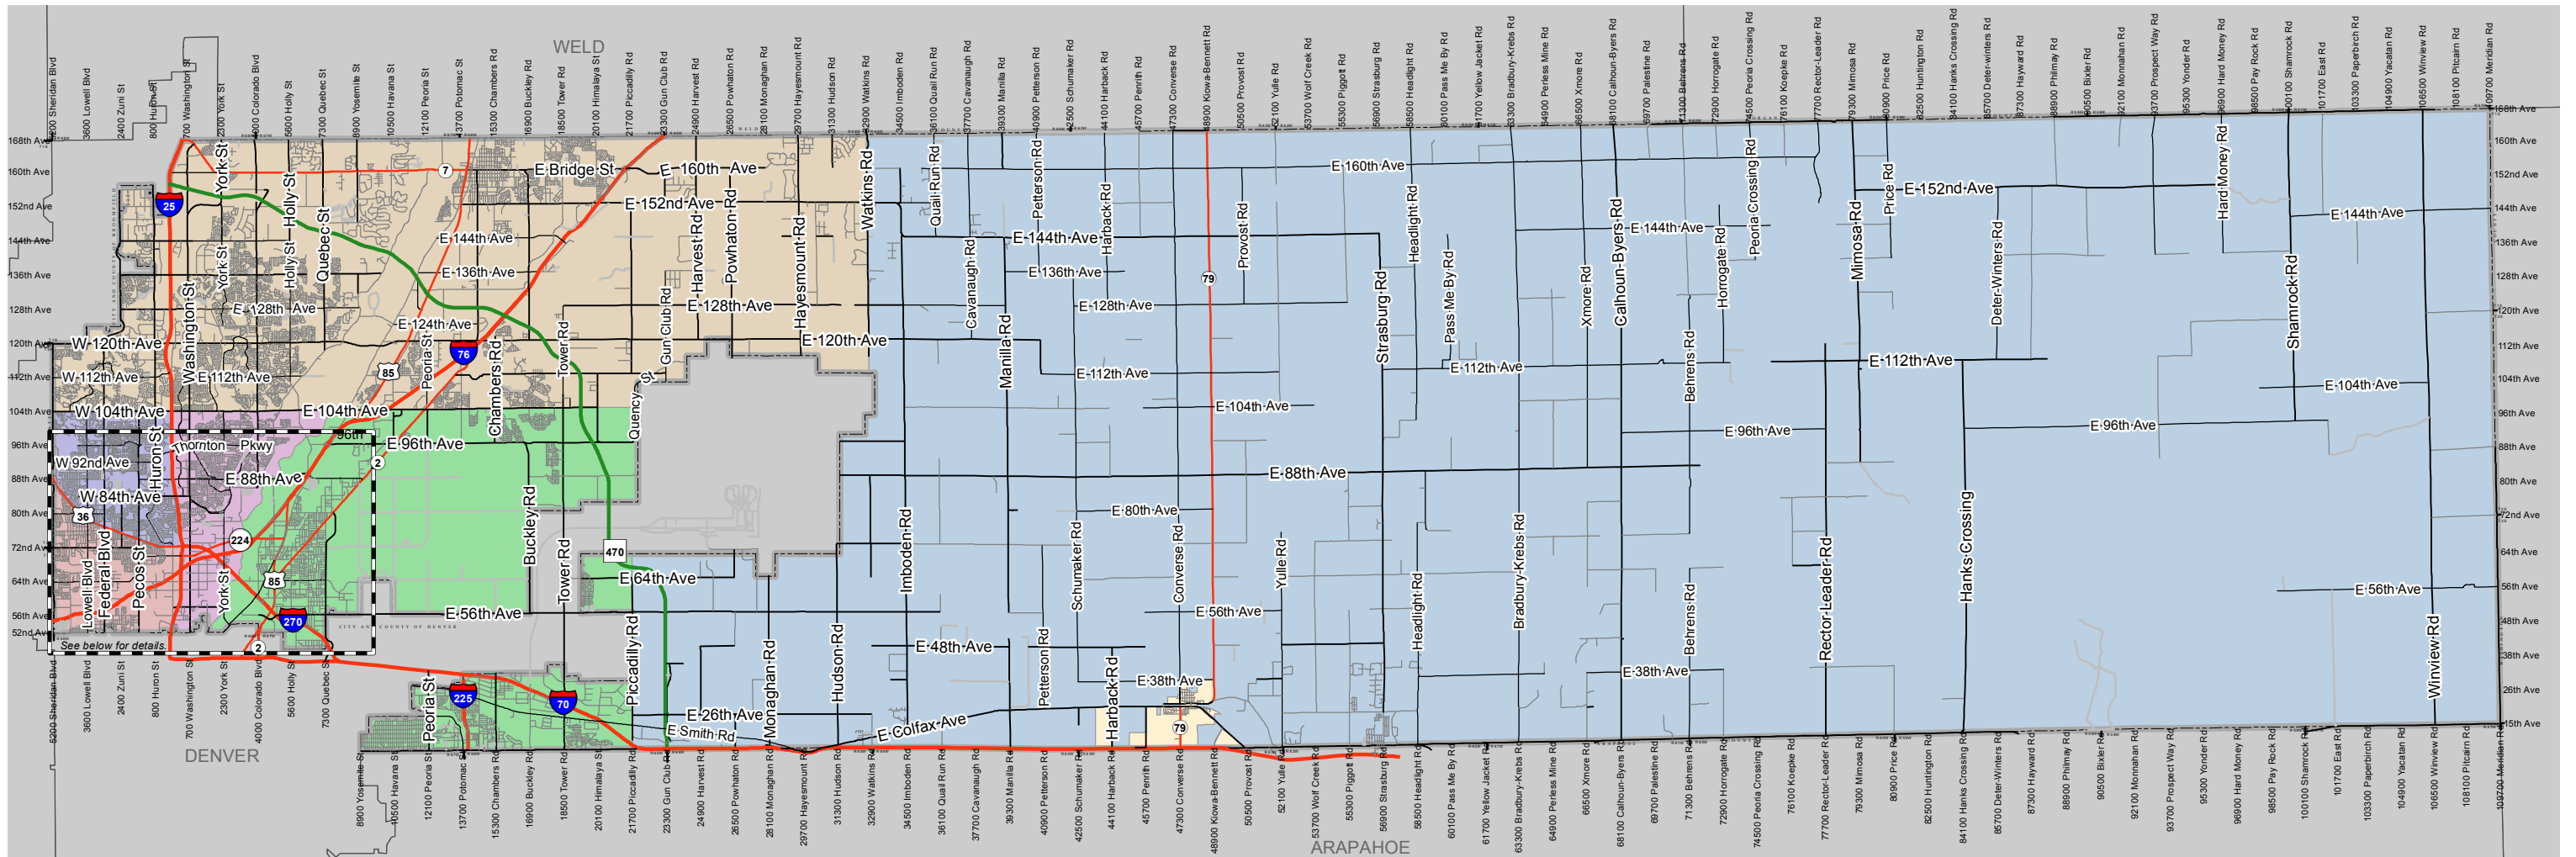

Adams County, Colorado

Sheriff Districts

Detailed Area

Adams County Business Solutions Group
 4430 South Adams County Parkway, 1st Floor
 Brighton, CO 80601 Tel: 720.523.6800
www.adcogov.org/gis
 Date: 2/9/2017

Disclaimer:

Although every reasonable effort has been made to ensure the accuracy of the information provided on this map, Adams County cannot be responsible for consequences resulting from omissions or errors in the information and graphic representations made herein. Users should consult with the Adams County Business Solutions Group to ascertain whether any modifications have been made since the publication of this material.

Sheriff District